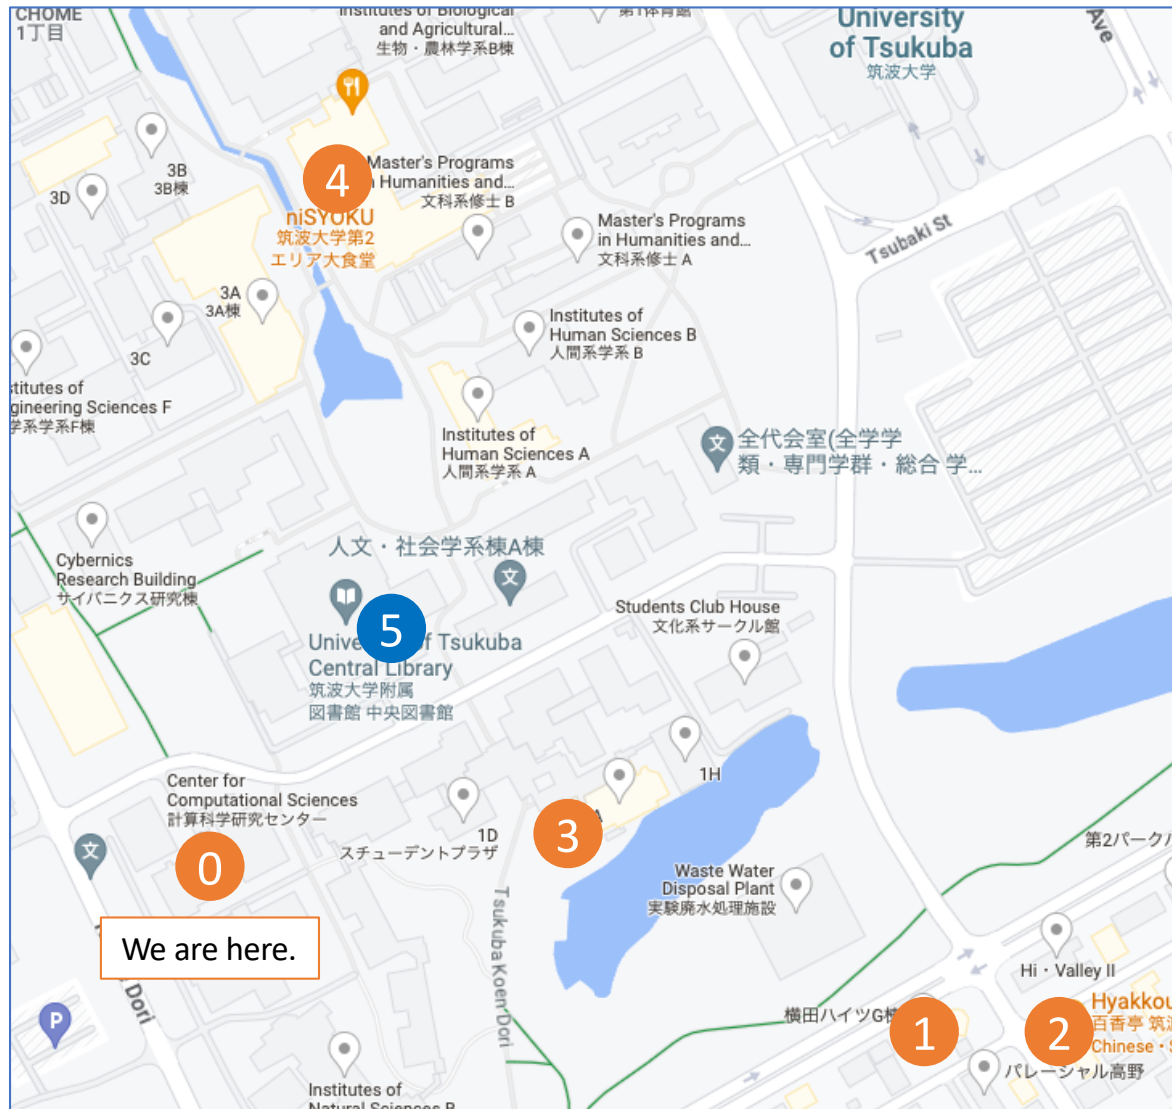

Food Map

Restaurants (about 1000 yen)

- ① Indian Curry [Jewel of India]
- ② Chinese [百香亭]
- ③ Japanese [益さん]
- ④ Ramen Noodle [清六屋]

Convenience stores

- ⑤ 7-Eleven
- ⑥ Lawson
- ⑦ Ministop

Food Map

Restaurants (about 1000 yen)

- 1 Indian Curry [Jewel of India]
- 2 Chinese [百香亭]
- 3 Small Cafeteria [第1エリア食堂]
11/23, 11/25 close
- 4 Large Cafeteria [第2エリア食堂]
11/23 close, 11/25 close at 13:15
- 5 Starbucks