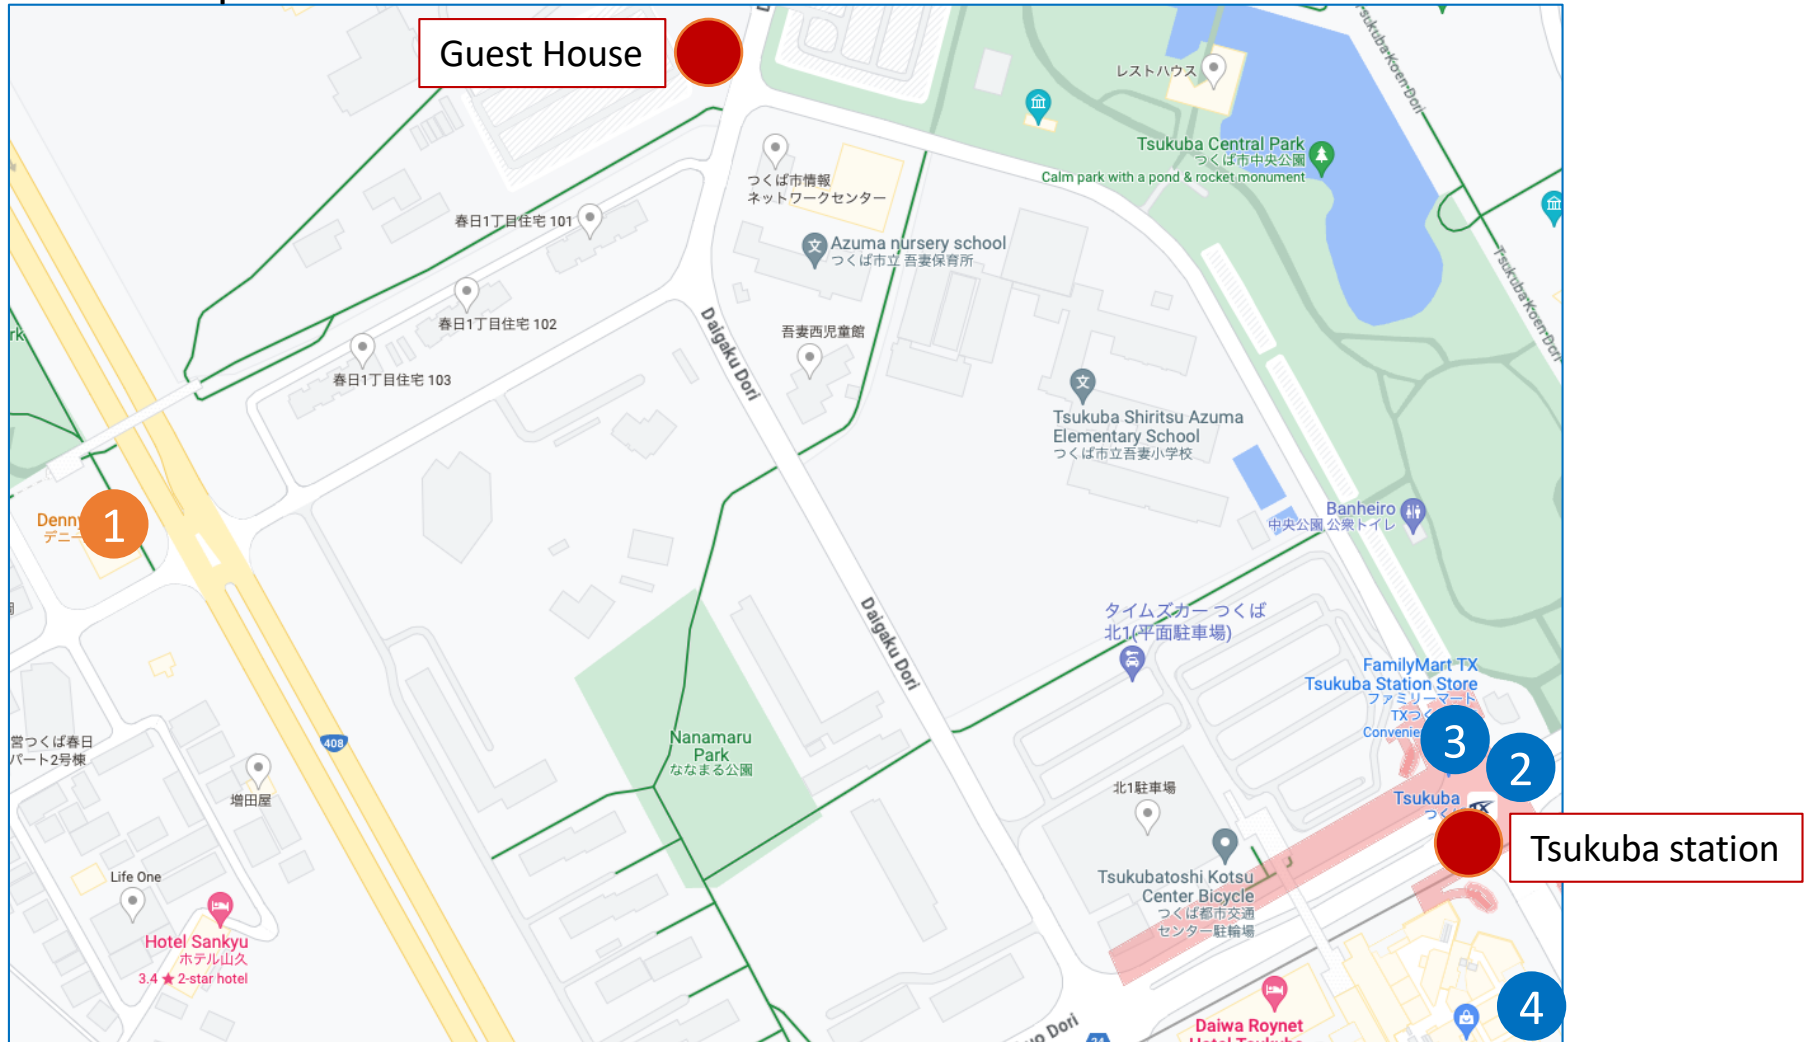

Breakfast Food Map

① Casual Restaurant [Denny's]
open 07:00~

② Starbucks [B1]
open 08:00~ (11/23,25)
open 07:00~ (11/24)

③ Convenience Store [Family Mart, B1]
open 06:00~

④ Convenience Store [Family Mart]
open 24h